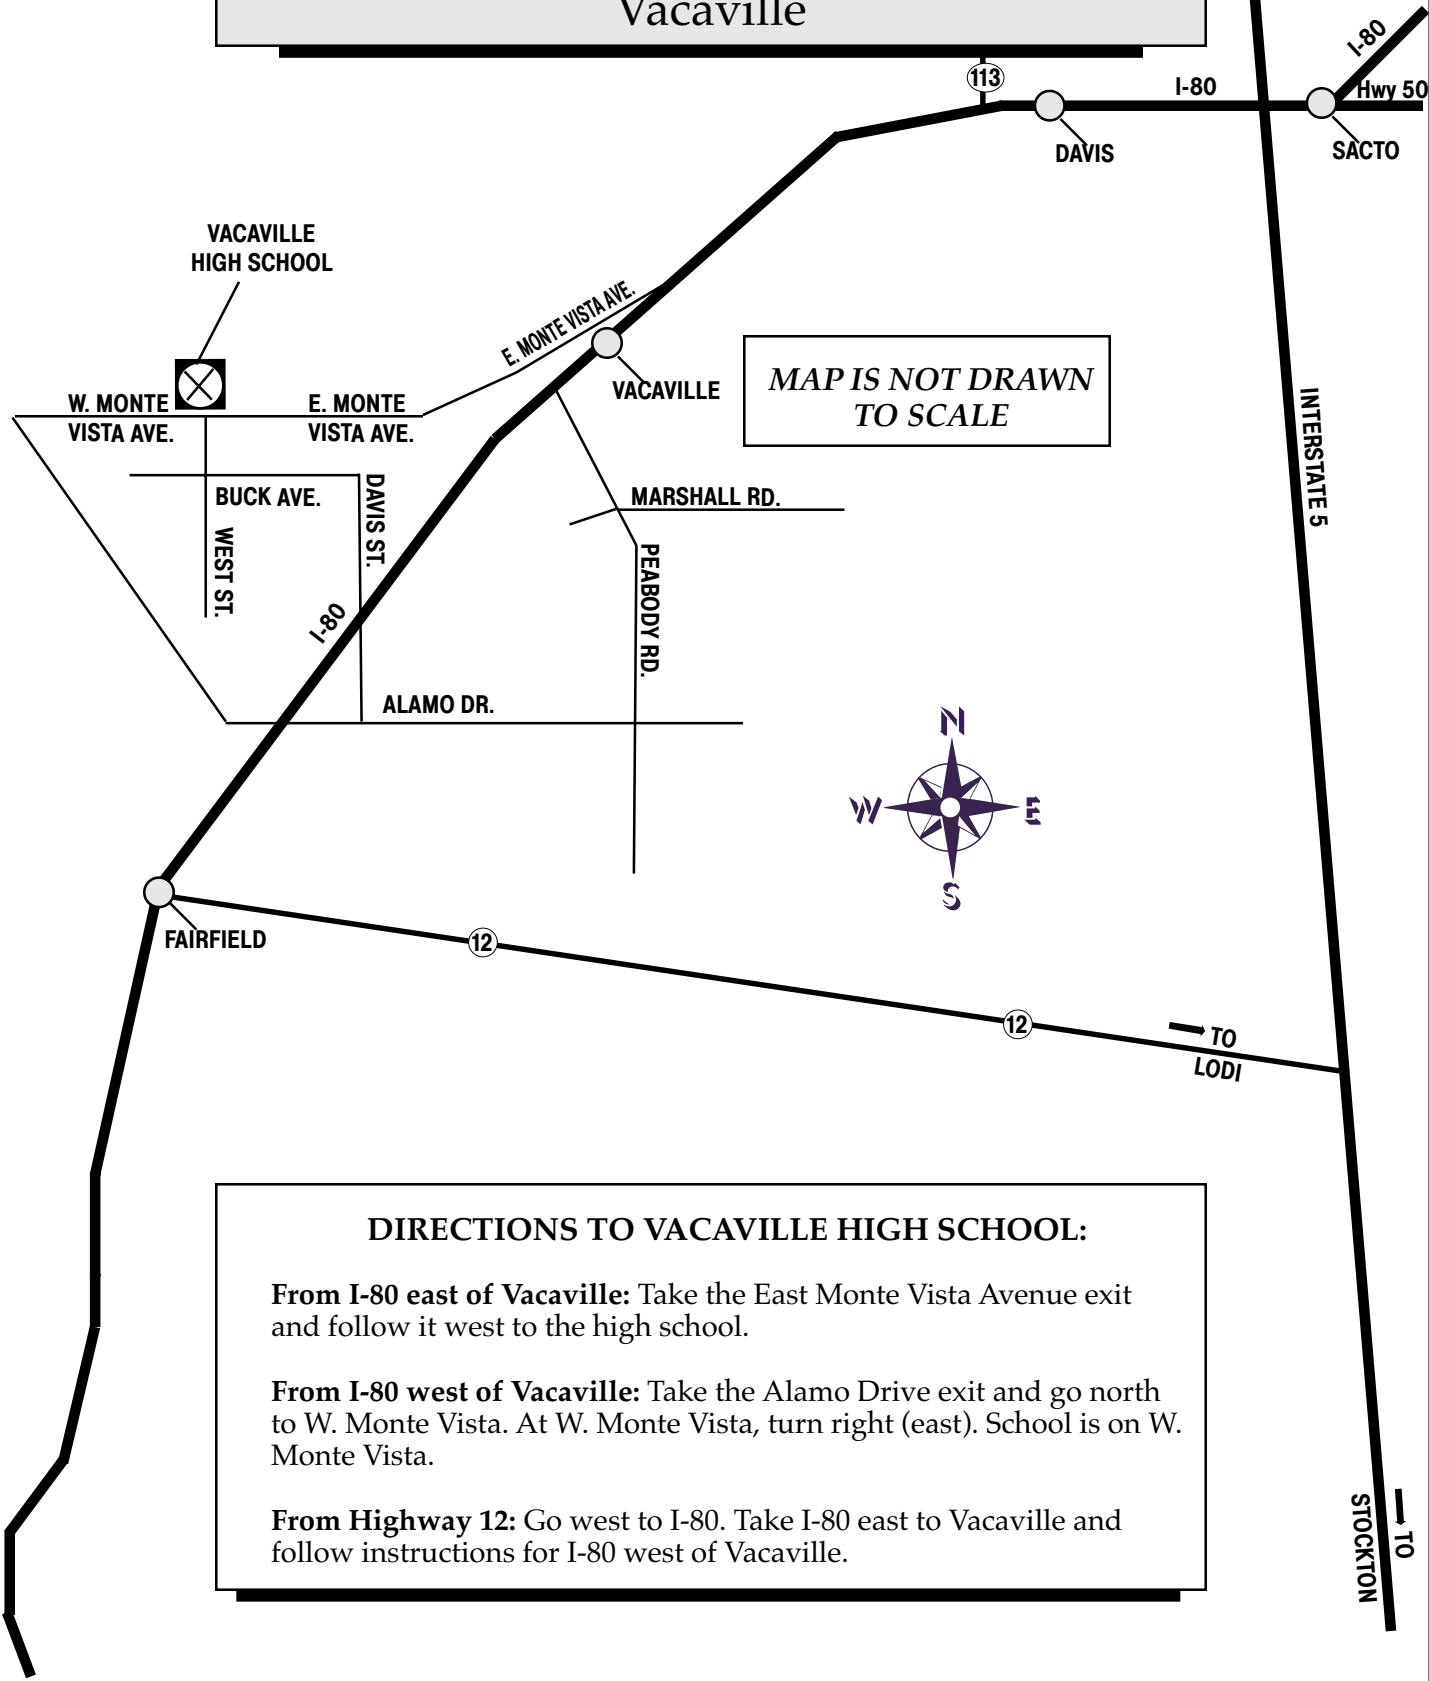

VACAVILLE HIGH SCHOOL

100 W. Monte Vista Avenue
Vacaville

DIRECTIONS TO VACAVILLE HIGH SCHOOL:

From I-80 east of Vacaville: Take the East Monte Vista Avenue exit and follow it west to the high school.

From I-80 west of Vacaville: Take the Alamo Drive exit and go north to W. Monte Vista. At W. Monte Vista, turn right (east). School is on W. Monte Vista.

From Highway 12: Go west to I-80. Take I-80 east to Vacaville and follow instructions for I-80 west of Vacaville.