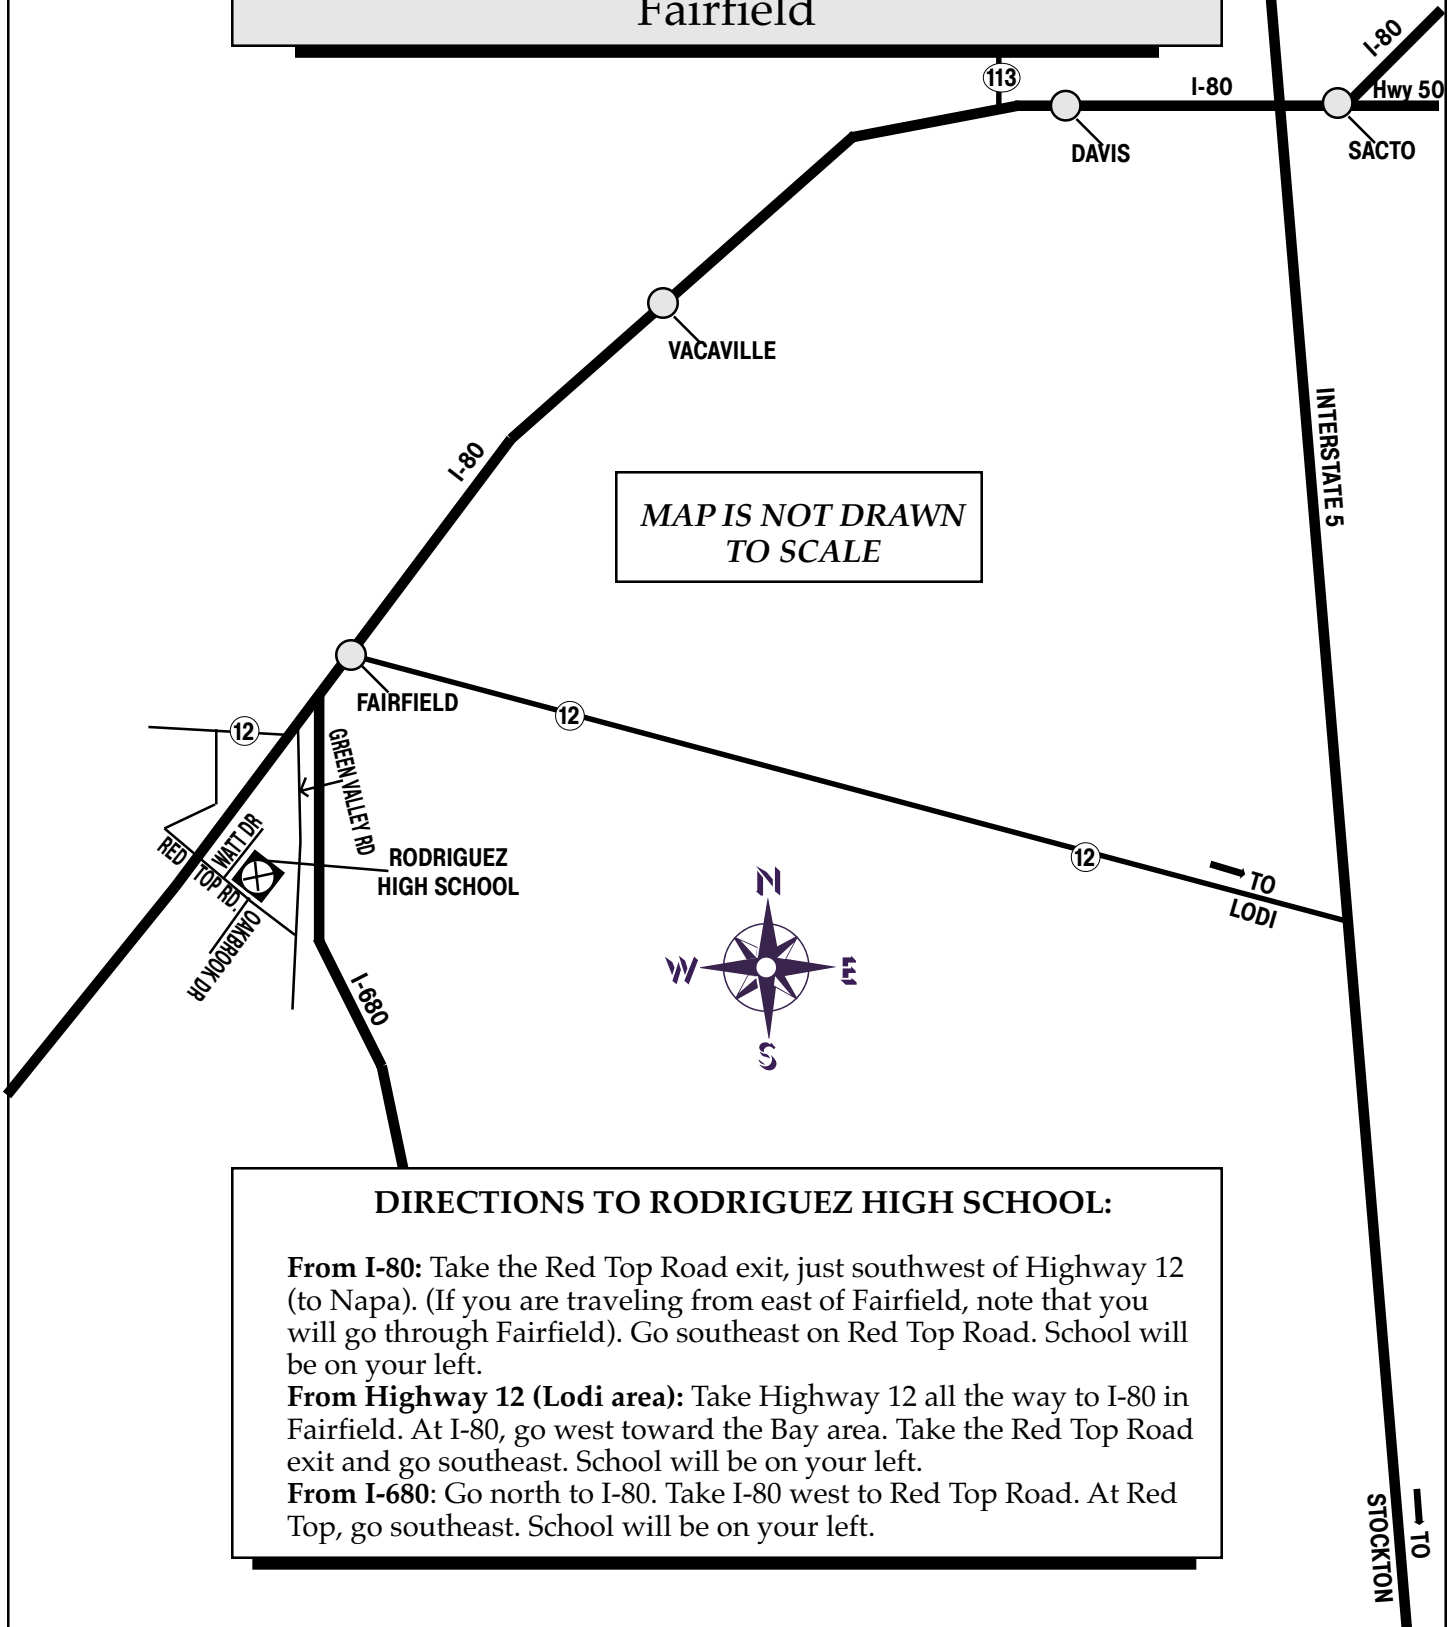

RODRIGUEZ HIGH SCHOOL

5000 Red Top Road
Fairfield

MAP IS NOT DRAWN
TO SCALE

DIRECTIONS TO RODRIGUEZ HIGH SCHOOL:

- From I-80:** Take the Red Top Road exit, just southwest of Highway 12 (to Napa). (If you are traveling from east of Fairfield, note that you will go through Fairfield). Go southeast on Red Top Road. School will be on your left.
- From Highway 12 (Lodi area):** Take Highway 12 all the way to I-80 in Fairfield. At I-80, go west toward the Bay area. Take the Red Top Road exit and go southeast. School will be on your left.
- From I-680:** Go north to I-80. Take I-80 west to Red Top Road. At Red Top, go southeast. School will be on your left.